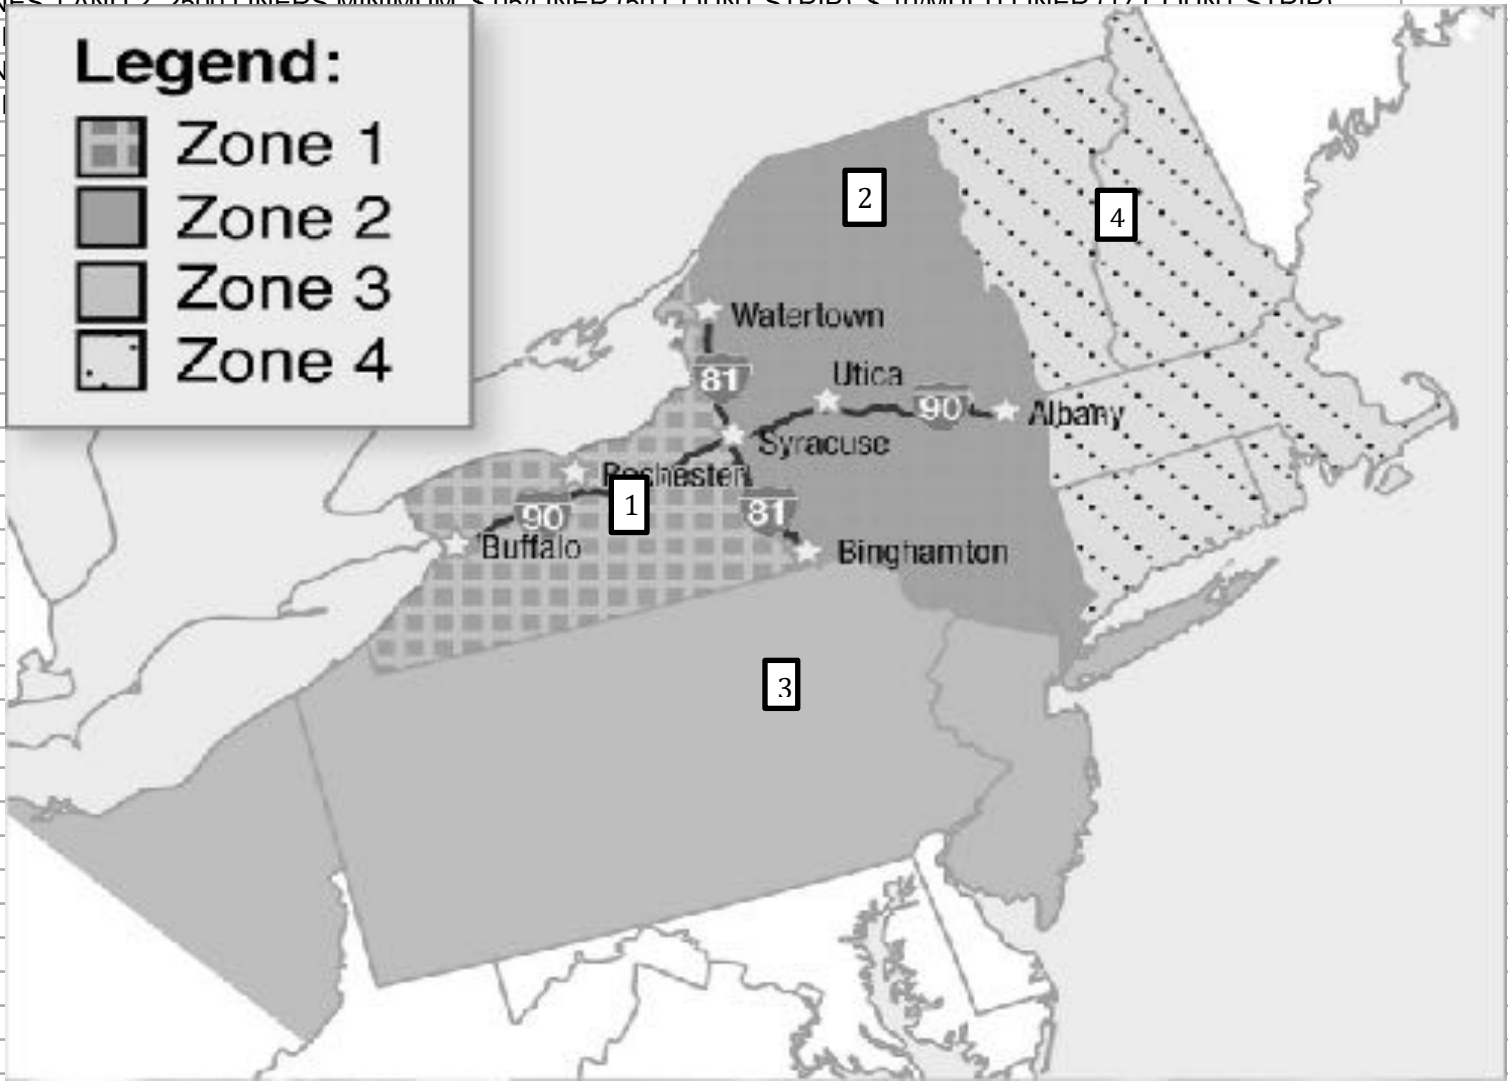

CUSTOMER PICK-UP:

APPOINTMENTS FOR PICK-UP SHOULD BE MADE ONE WEEK IN ADVANCE

ORDER PICK-UP DAYS: SATURDAY AND SUNDAY PRIOR TO ORDER DATE, MONDAY THRU WEDNESDAY THE SHIP WEEK. PLEASE SELECT SHIP DATE ACCORDINGLY.

WE RESERVE THE RIGHT TO CHARGE A FEE FOR ORDERS NOT PICKED-UP ON TIME

PLEASE NOTE BOXES ARE NOT INCLUDED. (BOXES ARE $9.00 EACH AND ARE OPTIONAL)

GROWER TRUCK AVAILABILITY WILL DEPEND ON TOTAL VOLUME PER ZONE

We reserve the right to ship Fed Ex if the total volume per zone is not met.

Orders will be billed at the lesser shipping method rate if shipping method is changed to Fed Ex.

GROWER TRUCK:

ZONES 1 AND 2 2500 LINERS MINIMUM $ 05/LINER (50 COUNT STRIP) $ 10/MULTI-LINER (17 COUNT STRIP)

MINI

ZON

MINI

Legend:

- Zone 1
- Zone 2
- Zone 3
- Zone 4

CLAIMS AND WARRANTY:

Barone Gardens warrants to the extent of the purchase invoice price and that all products conform to recognized .

No further warranty is expressed or implied.

All shipping and quality claims must be made within 72 hours of receipt of products, claims must include adequate pictures of the entire claim.

We reserve the right to deny any claim without prompt and proper pictures and explanation of reason for claim.

Plant growth issues must be reported within 30 days, no claim will be accepted after such time.

Changes and cancellations must be made 5-6 weeks (depending on item) prior to the order ship date.