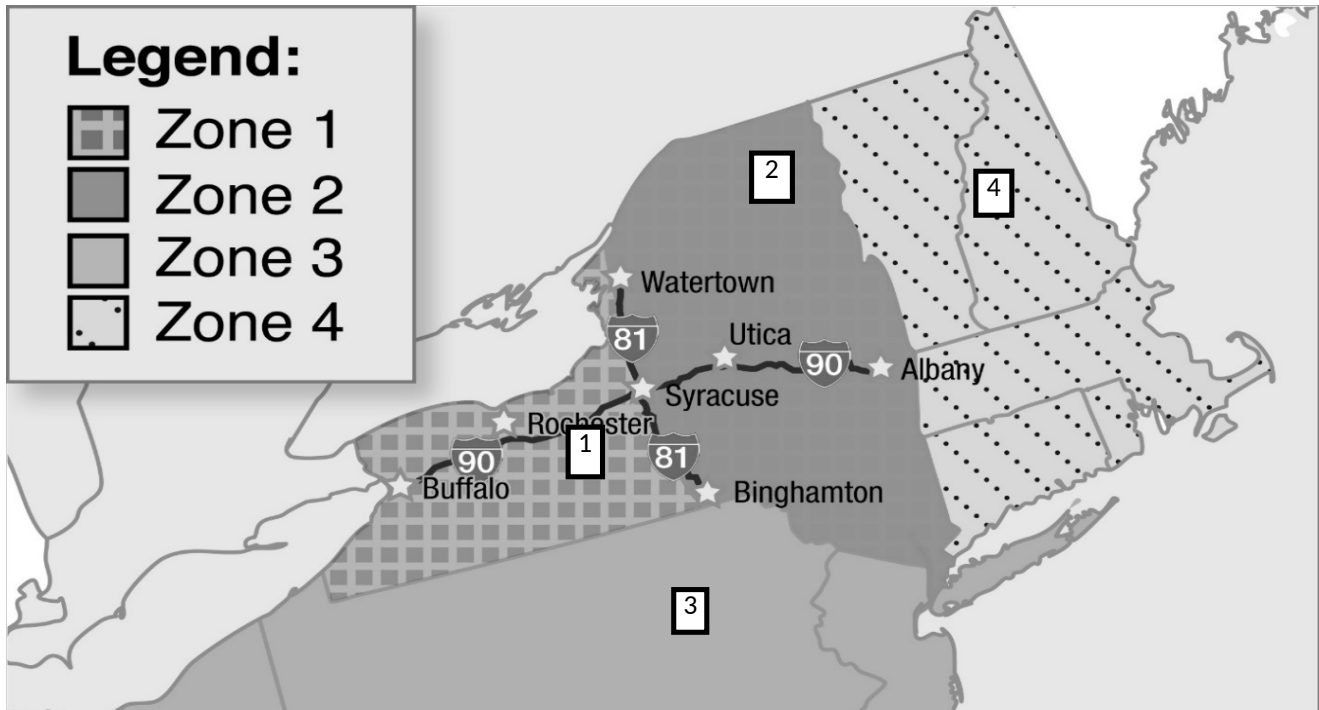

BOXING: WE ENCOURAGE ORDERS TO BE MADE FOR EVEN BOXING.
600 LINERS (50 COUNT STRIP), 204 LINERS (17 COUNT MULTI LINERS)

FULL BOX SHIPPING OPTIONS:

STRIP SIZE	FULL BOX	FULL BOX	FULL BOX
51	600		
26		306	
17			204

STRIP SIZE	OPTION 1	OPTION 2	OPTION 3
51	300	300	
26	153		153
17		102	102

CUSTOMER PICK-UP:

APPOINTMENTS FOR PICK-UP SHOULD BE MADE ONE WEEK IN ADVANCE
ORDER PICK-UP DAYS: SATURDAY AND SUNDAY PRIOR TO ORDER DATE, MONDAY THRU WEDNESDAY THE SHIP WEEK. PLEASE SELECT SHIP DATE ACCORDINGLY.
WE RESERVE THE RIGHT TO CHARGE A FEE FOR ORDERS NOT PICKED-UP ON TIME
PLEASE NOTE BOXES ARE NOT INCLUDED. (BOXES ARE $9.00 EACH AND ARE OPTIONAL)

GROWER TRUCK AVAILABILITY WILL DEPEND ON TOTAL VOLUME PER ZONE
We reserve the right to ship Fed Ex if the total volume per zone is not met.
Orders will be billed at the lesser shipping method rate if shipping method is changed to Fed Ex.

GROWER TRUCK:

ZONES 1 AND 2, 2500 LINERS MINIMUM, $.05/LINER (50 COUNT STRIP), $.10/MULTI LINER (17 COUNT STRIP)
MINIMUM CHARGE OF $170.00
ZONES 3 AND 4, 3500 LINERS MINIMUM, $.07/LINER (50 COUNT STRIP), $.14/MULTI LINER (17 COUNT STRIP)
MINIMUM CHARGE OF $285.00